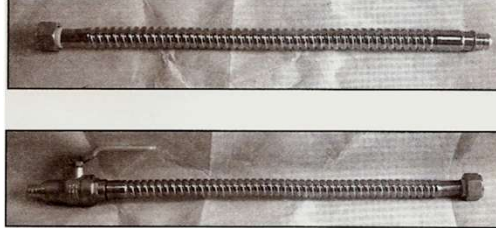

Water Heater Connectors - Lead Free

Part #	Size	Description	Carton Qty.	Net Price
34WHC-12NL	3/4" X 3/4" X 12"	Female x Copper Connectors	25/50	
34WHC-18NL	3/4" X 3/4" X 18"	Female x Copper Connectors	25/50	
34WHC-24NL	3/4" X 3/4" X 24"	Female x Copper Connectors	25/50	
34PEXWHC-18NL	3/4" X 3/4" X 18"	Female x PEX x Copper Connectors	25/50	
34PEXWHC-24NL	3/4" X 3/4" X 24"	Female x PEX x Copper Connectors	25/50	
34PEXBVWHC-18NL	3/4" X 3/4" X 18"	Female x PEX Ball Valve x Copper Connectors	25/50	
34MALEWHC-18NL	3/4" X 3/4" X 18"	Male x PEX x Copper Connectors	25/50	

Corrugated Stainless Steel Connectors				
WHCSS-12NL	3/4" X 3/4" X 12"	Female x Female x Corrugated Stainless Steel Connectors	25/50	
WHCSS-18NL	3/4" X 3/4" X 18"	Female x Female x Corrugated Stainless Steel Connectors	25/50	
WHCSS-24NL	3/4" X 3/4" X 24"	Female x Female x Corrugated Stainless Steel Connectors	25/50	

Braided Stainless Steel Connectors				
34WHCSS-18NL	3/4" X 3/4" X 18"	Female x Female Braided Stainless Steel Connectors	25/50	
34WHCSS-24NL	3/4" X 3/4" X 24"	Female x Female Braided Stainless Steel Connectors	25/50	
34PEXWHCSS-18NL	3/4" X 3/4" X 18"	Female x PEX Braided Stainless Steel Connectors	25/50	
34PEXBVWHCSS-18NL	3/4" X 3/4" X 18"	Female x PEX Braided Stainless Steel Connectors with ball valve	25/50	
34PEXWHCSS-24NL	3/4" X 3/4" X 24"	Female x PEX Braided Stainless Steel Connectors	25/50	
34WHCADAPTERNL	3/4"	Male Connector Adapter	25/50	
34MWHCSS-18NL	3/4"	Male Connector Adapter	25/50